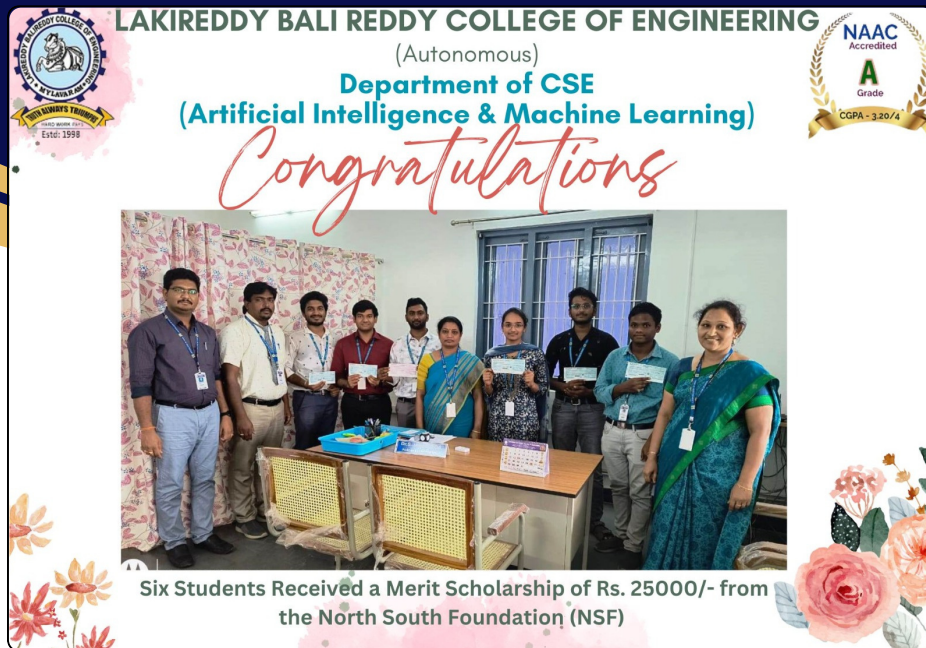

10

TOTAL FACULTY

3

FACULTY WITH PH.D

2

FACULTY PURSUING PH.D

About the Department

The B.Tech. Program in CSE – Artificial Intelligence and Machine Learning (AI & ML) is an undergraduate programme at LBRCE is designed to provide students with advanced learning solutions in cutting-edge technologies such as artificial intelligence, machine learning, and deep learning. At our department, we are at the forefront of innovation, exploration, and discovery in the dynamic fields of Artificial Intelligence and Machine Learning. With a commitment to excellence, we invite you to embark on a journey of knowledge, creativity, and growth. The main goal of the department is to equip students with the skills, insights, and experiences they need to thrive in an increasingly AI-driven world. Through rigorous academic programs, hands-on projects, and collaborative research opportunities, we cultivate the next generation of leaders, innovators, and problem-solvers. The Department of CSE (AI & ML) at the LBRCE was established in 2021 with an intake of 60 students and the intake was subsequently increased to 120 students in the year 2023.

- **Merit Scholarship** from the Nort South Foundation(NSF)(Six Students)
- **Kotapati Sravanthi** IIIB.Tech CSE (AI&ML) got sanctioned **Rs.15 Lakhs** for the project "**Wearable smart system for visually impaired people**" under **MSME Idea Hackathon 3.0(Women)** Champions scheme(Dr.M.Sitha Ram-Mentor)
- **Elite + Gold** in **NPTEL** in the course " Joy of Computing using Python "
- **Aadudham Andhra** (volley Ball - Women) **AU** - District level representative
- **Brainovision Hackathon** at **LBRCE** - **1st Prize**
- **Innovaisia** National Level Hackaton (Consolation Prize) - **Vasavi College, Hyderabad**
- **B.V.N.D.Vinay** III B.Tech CSE(AI&ML) Cracked **GATE 2024** with **Rank 19824**